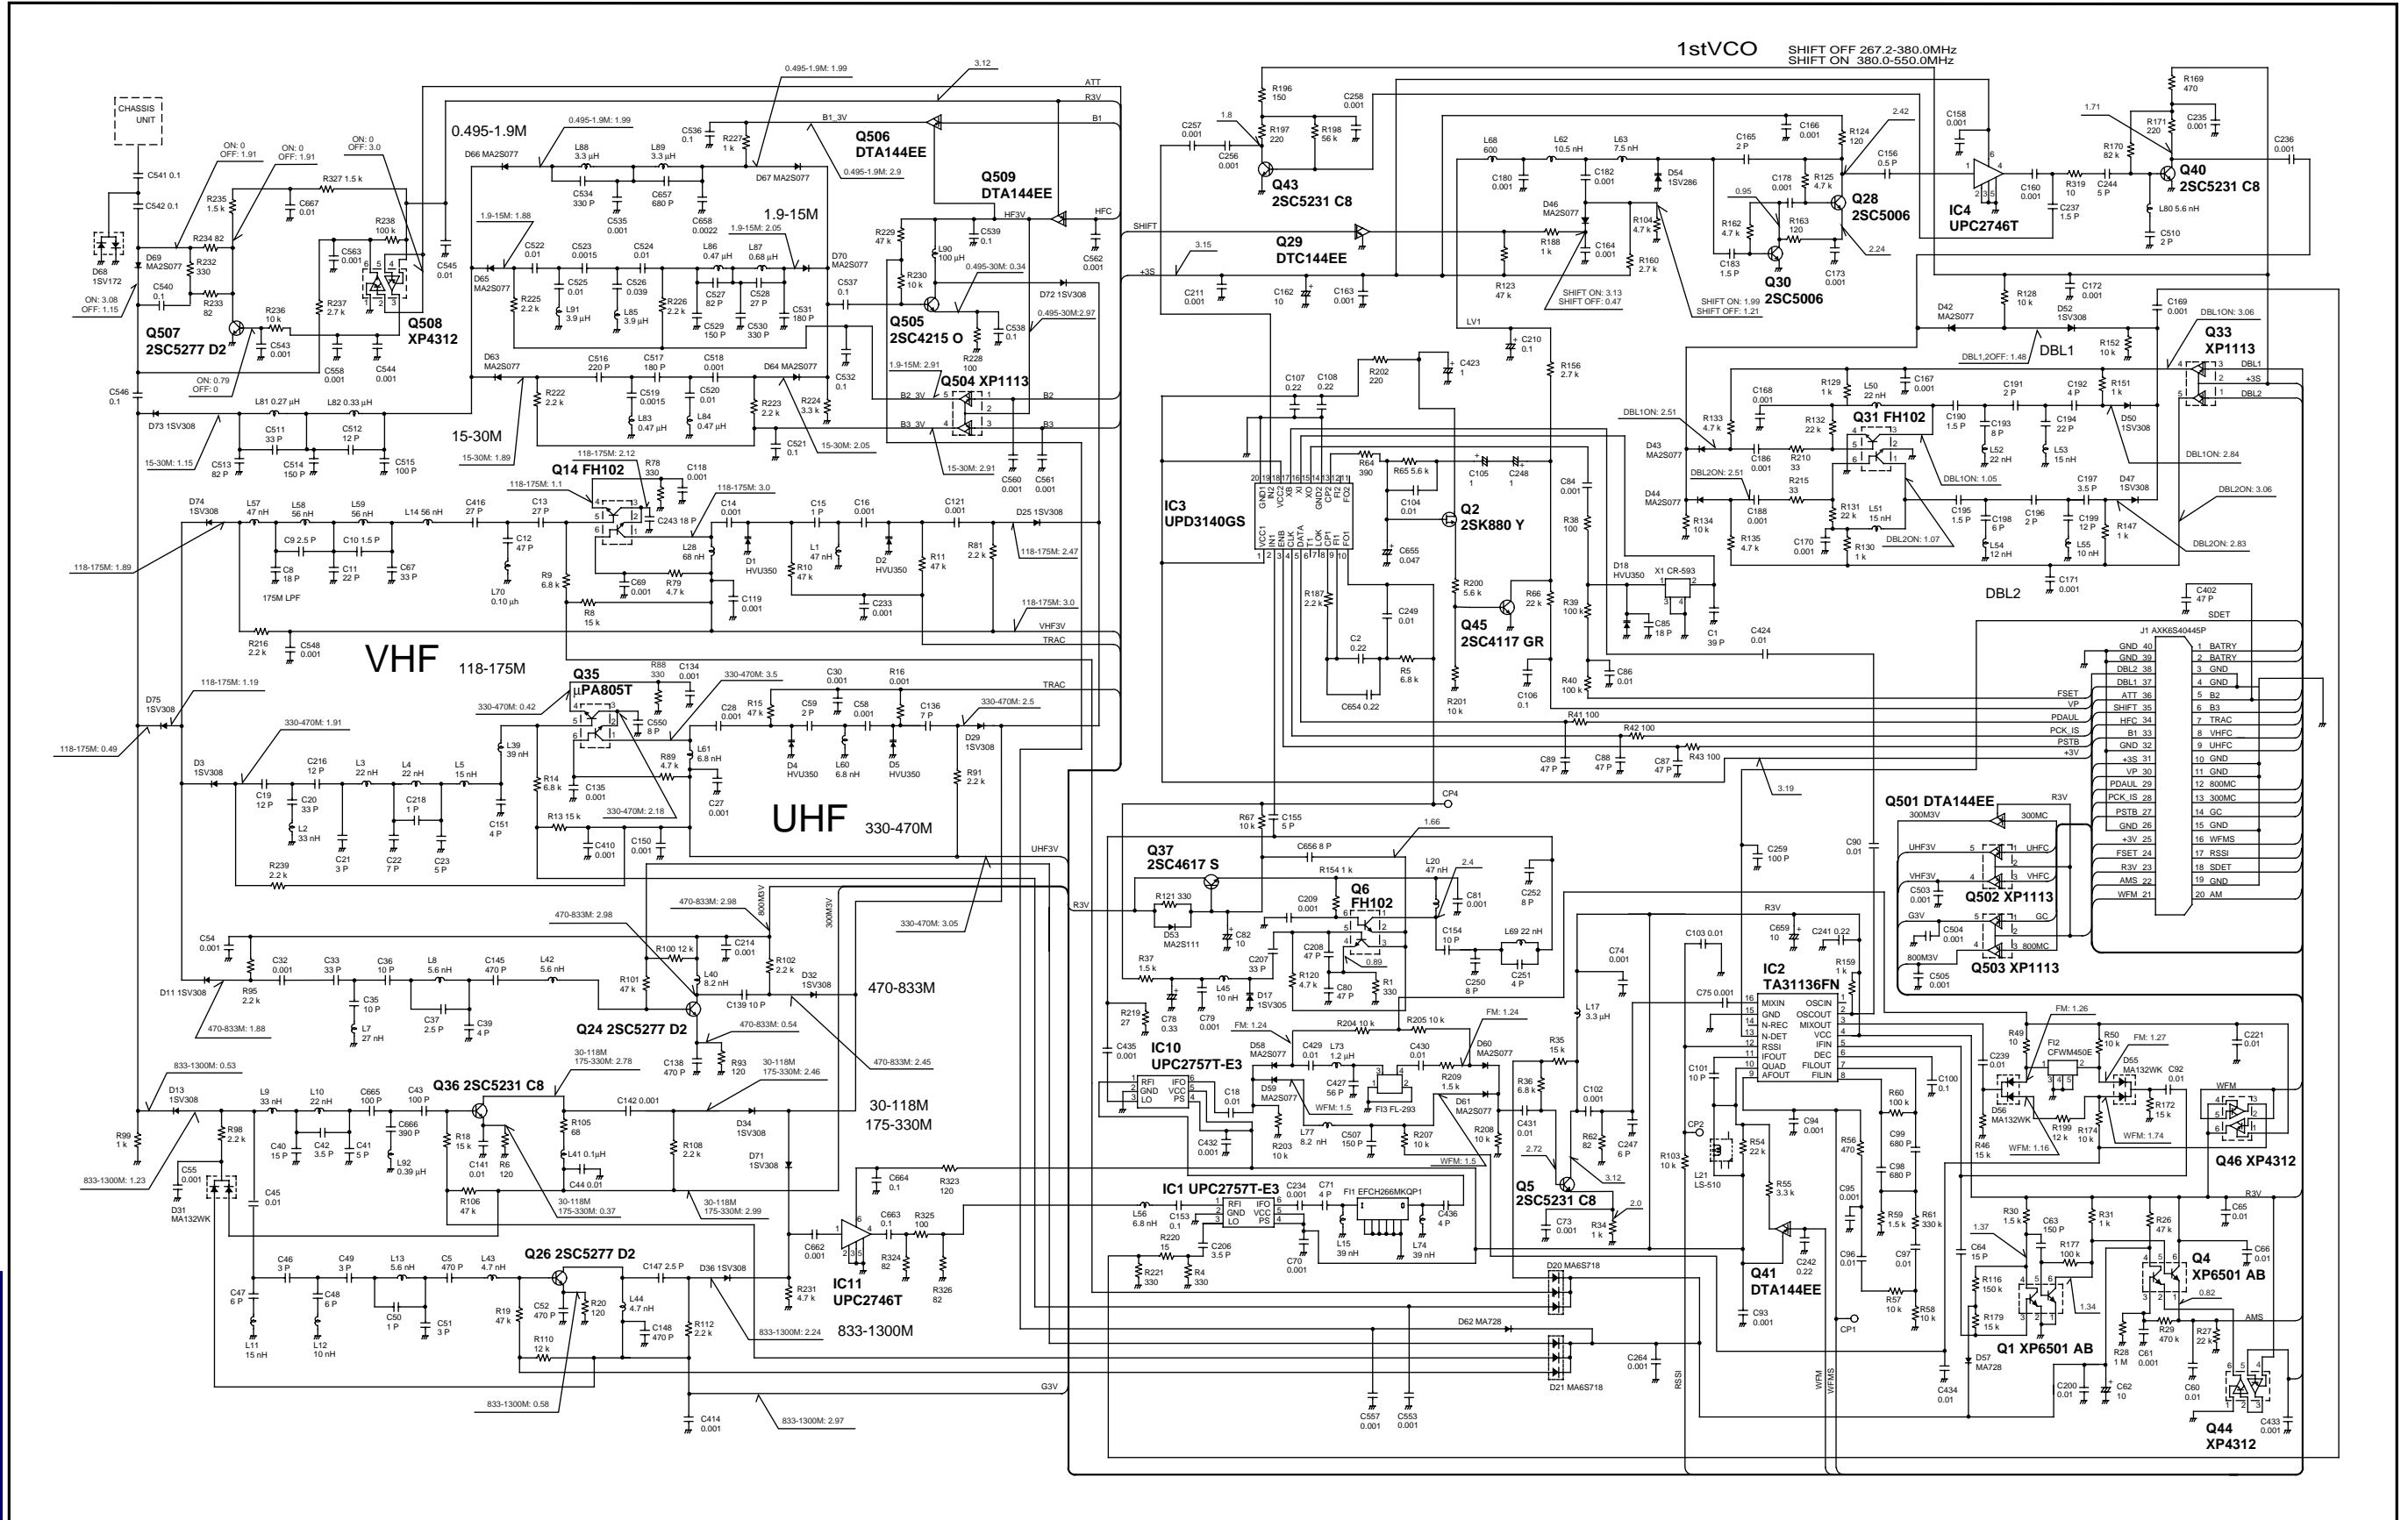

# RF UNIT

# LOGIC UNIT

Downloaded by  
Amateur Radio Directory

1stVCO SHIFT OFF 267.2-380.0MHz  
SHIFT ON 380.0-550.0MHz

J1 AXKKS4045P

GND	40	1	BATRY
GND	39	2	BATRY
DBL2	38	3	GND
GND	37	4	GND
B2	36	5	B2
SHIFT	35	6	B3
TRAC	34	7	TRAC
B1	33	8	VHF
UHF	32	9	UHF
GND	31	10	GND
V3	30	11	GND
PDUAL	29	12	800MC
PCK	28	13	300MC
FM	27	14	GC
GND	26	15	GND
+3V	25	16	WFMS
FSET	24	17	RSSI
R3V	23	18	SDET
AMS	22	19	GND
WFM	21	20	AM