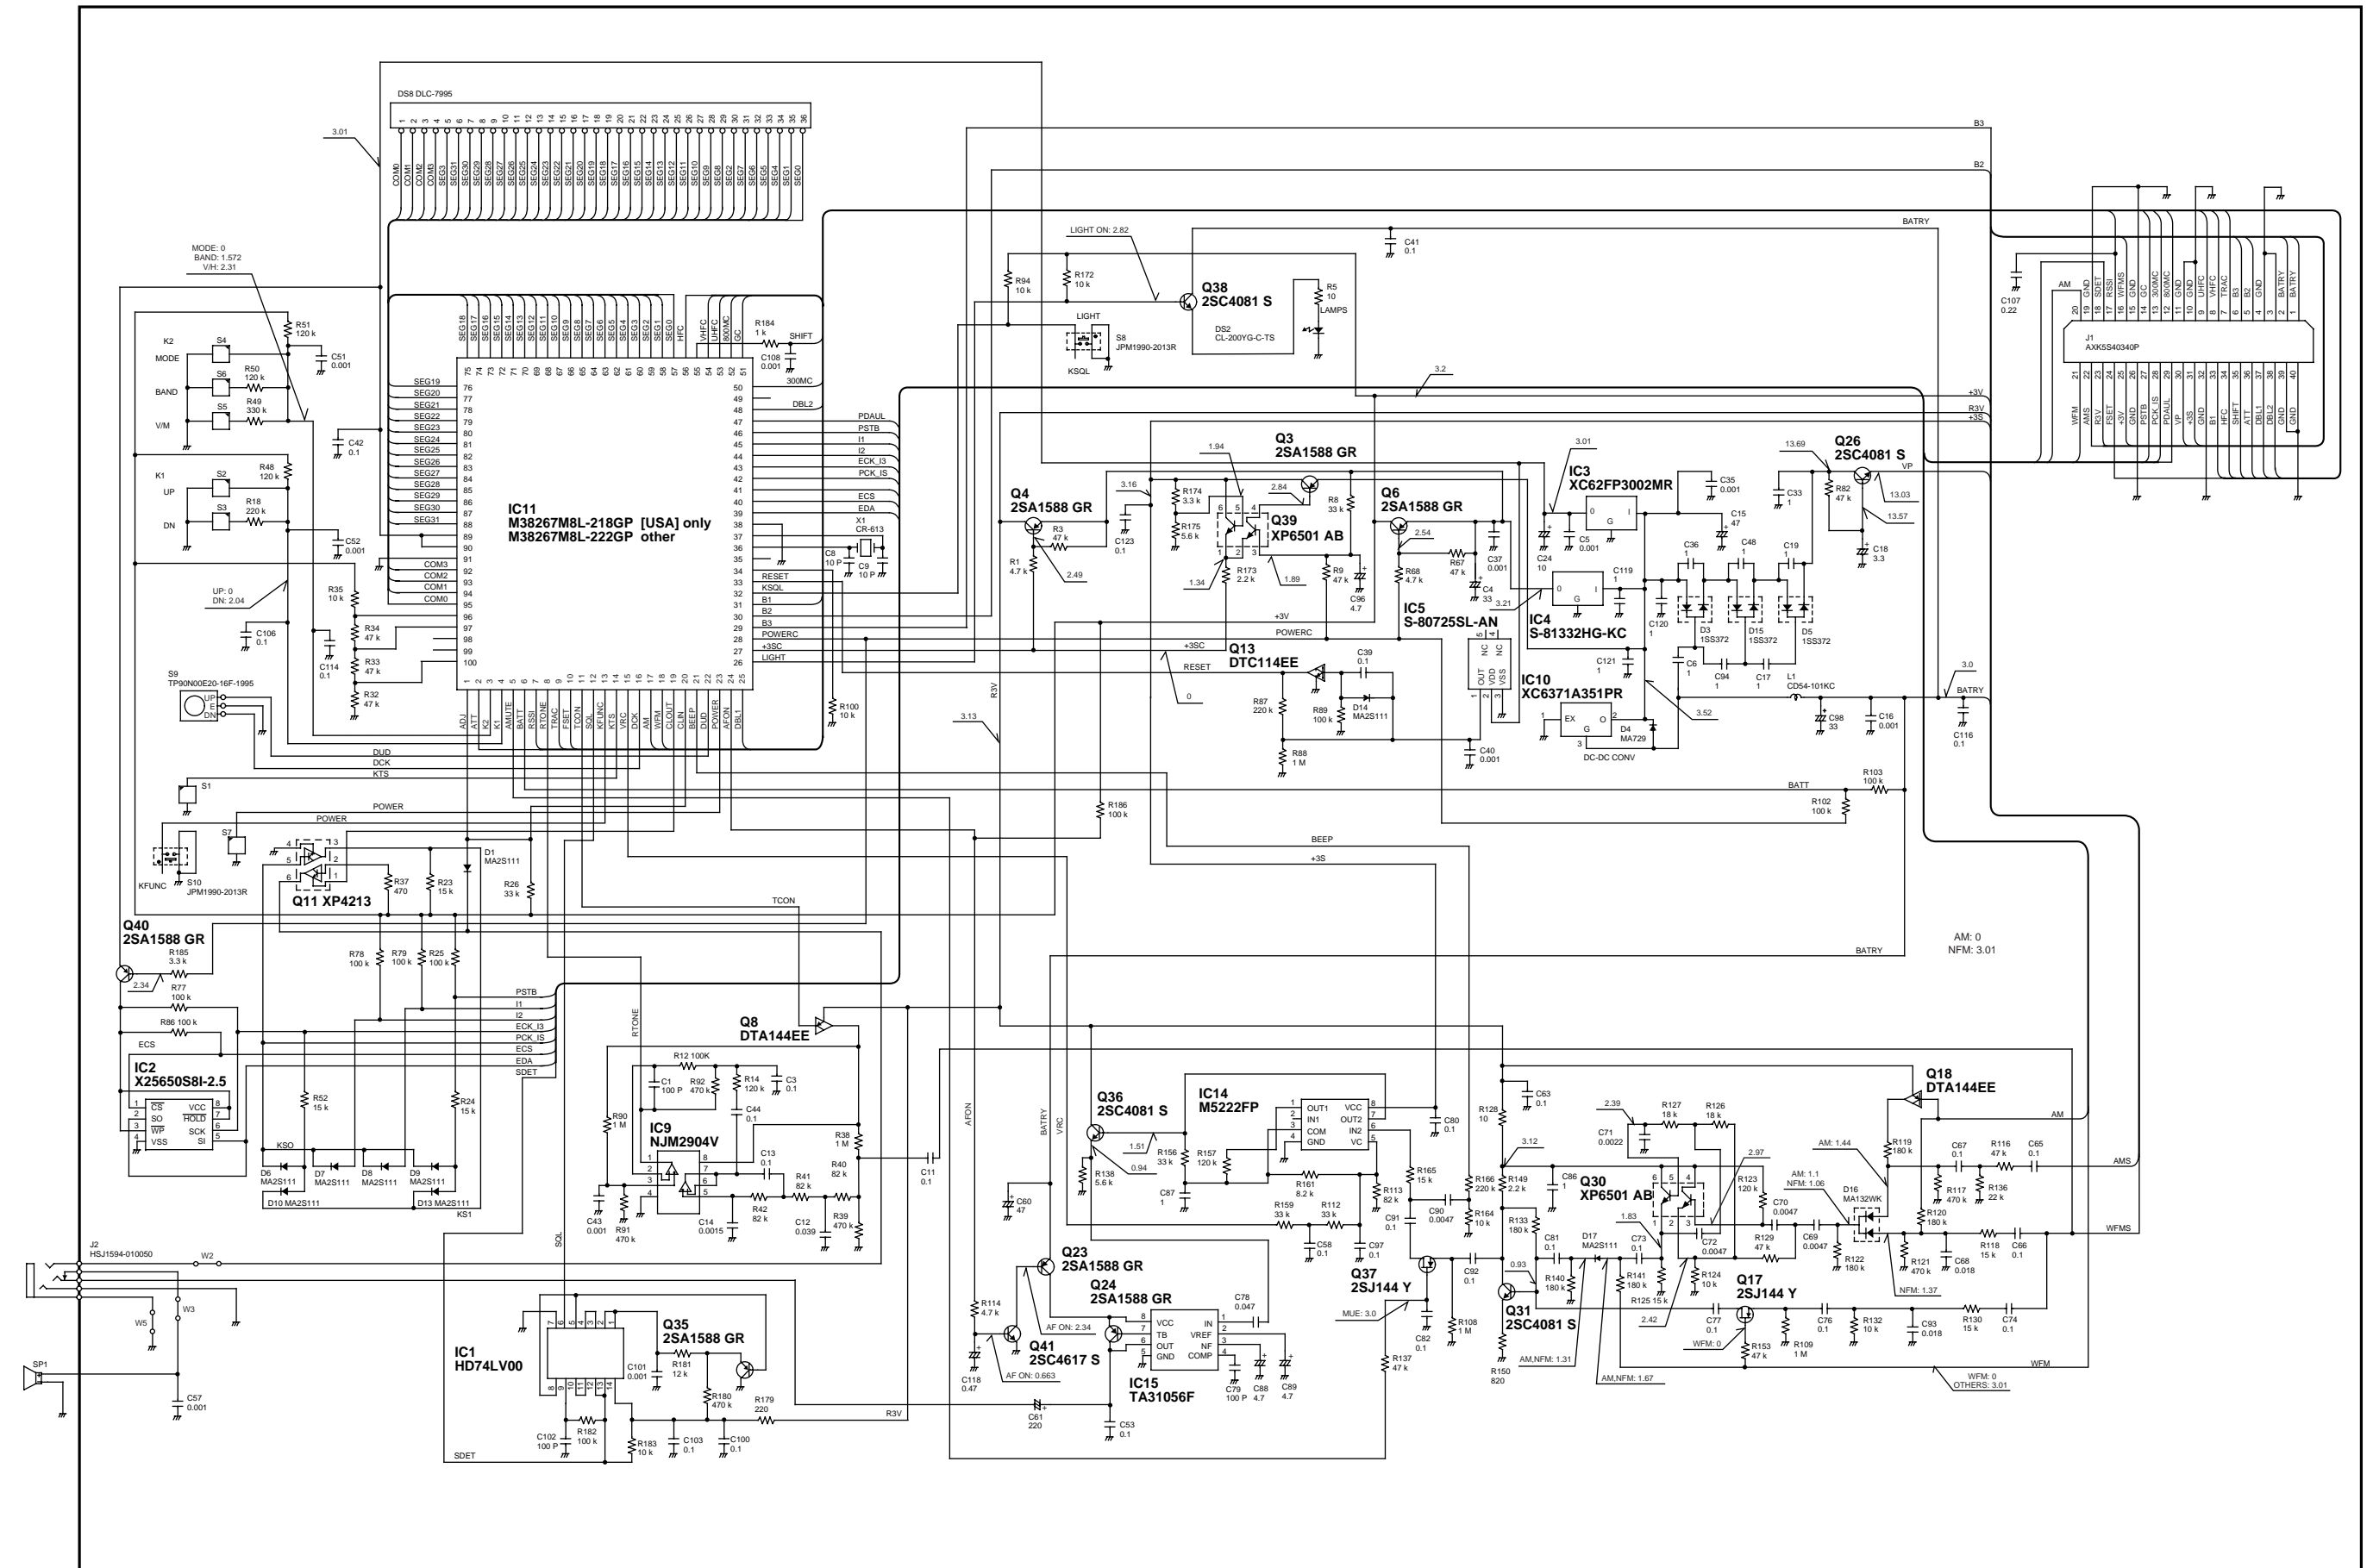

# RF UNIT

# LOGIC UNIT

Downloaded by  
Amateur Radio Directory

1stVCO SHIFT OFF 267.2-380.0MHz  
SHIFT ON 380.0-550.0MHz

J1 AXKKS4045P

GND	40	1	BATRY
GND	39	2	BATRY
DBL2	38	3	GND
GND	37	4	GND
B2	36	5	B2
SHIFT	35	6	B3
TRAC	34	7	TRAC
B1	33	8	VHF
UHF	32	9	UHF
GND	31	10	GND
V3	30	11	GND
PDUAL	29	12	800MC
PCK	28	13	300MC
FM	27	14	GC
GND	26	15	GND
+3V	25	16	WFMS
FSET	24	17	RSSI
R3V	23	18	SDET
AMS	22	19	GND
WFM	21	20	AM