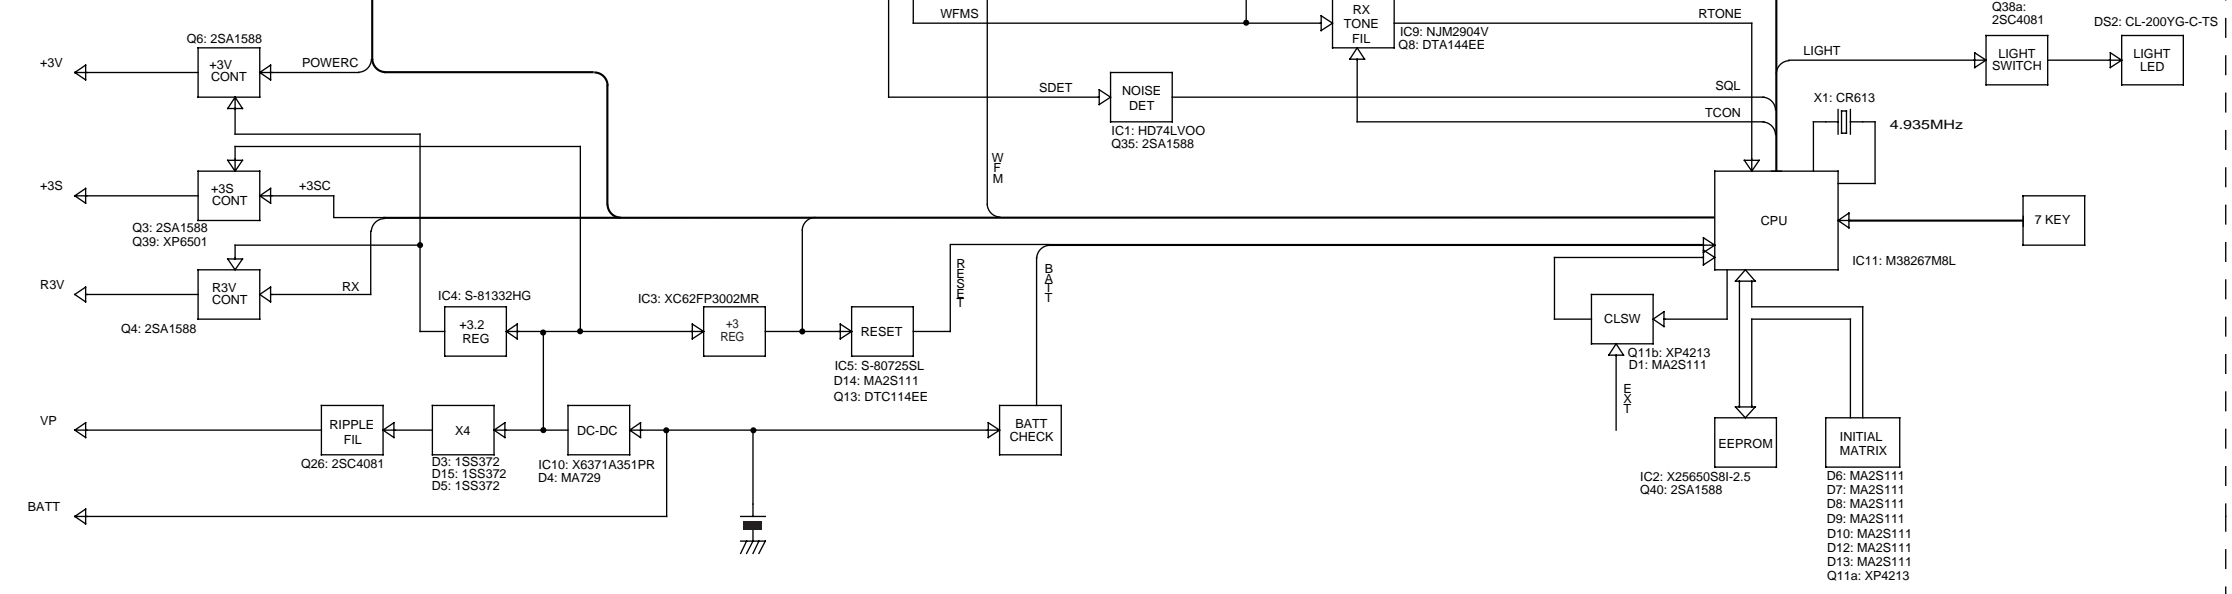

# RF UNIT

# LOGIC UNIT

Downloaded by  
Amateur Radio Directory

1stVCO SHIFT OFF 267.2-380.0MHz  
SHIFT ON 380.0-550.0MHz

J1 AXKKS4045P

GND	40	1	BATRY
GND	39	2	BATRY
DBL2	38	3	GND
GND	37	4	GND
B2	36	5	B2
SHIFT	35	6	B3
TRAC	34	7	TRAC
B1	33	8	VHF
UHF	32	9	UHF
GND	31	10	GND
V3	30	11	GND
PDUAL	29	12	800MC
PCK	28	13	300MC
FM	27	14	GC
GND	26	15	GND
+3V	25	16	WFMS
FSET	24	17	RSSI
R3V	23	18	SDET
AMS	22	19	GND
WFM	21	20	AM