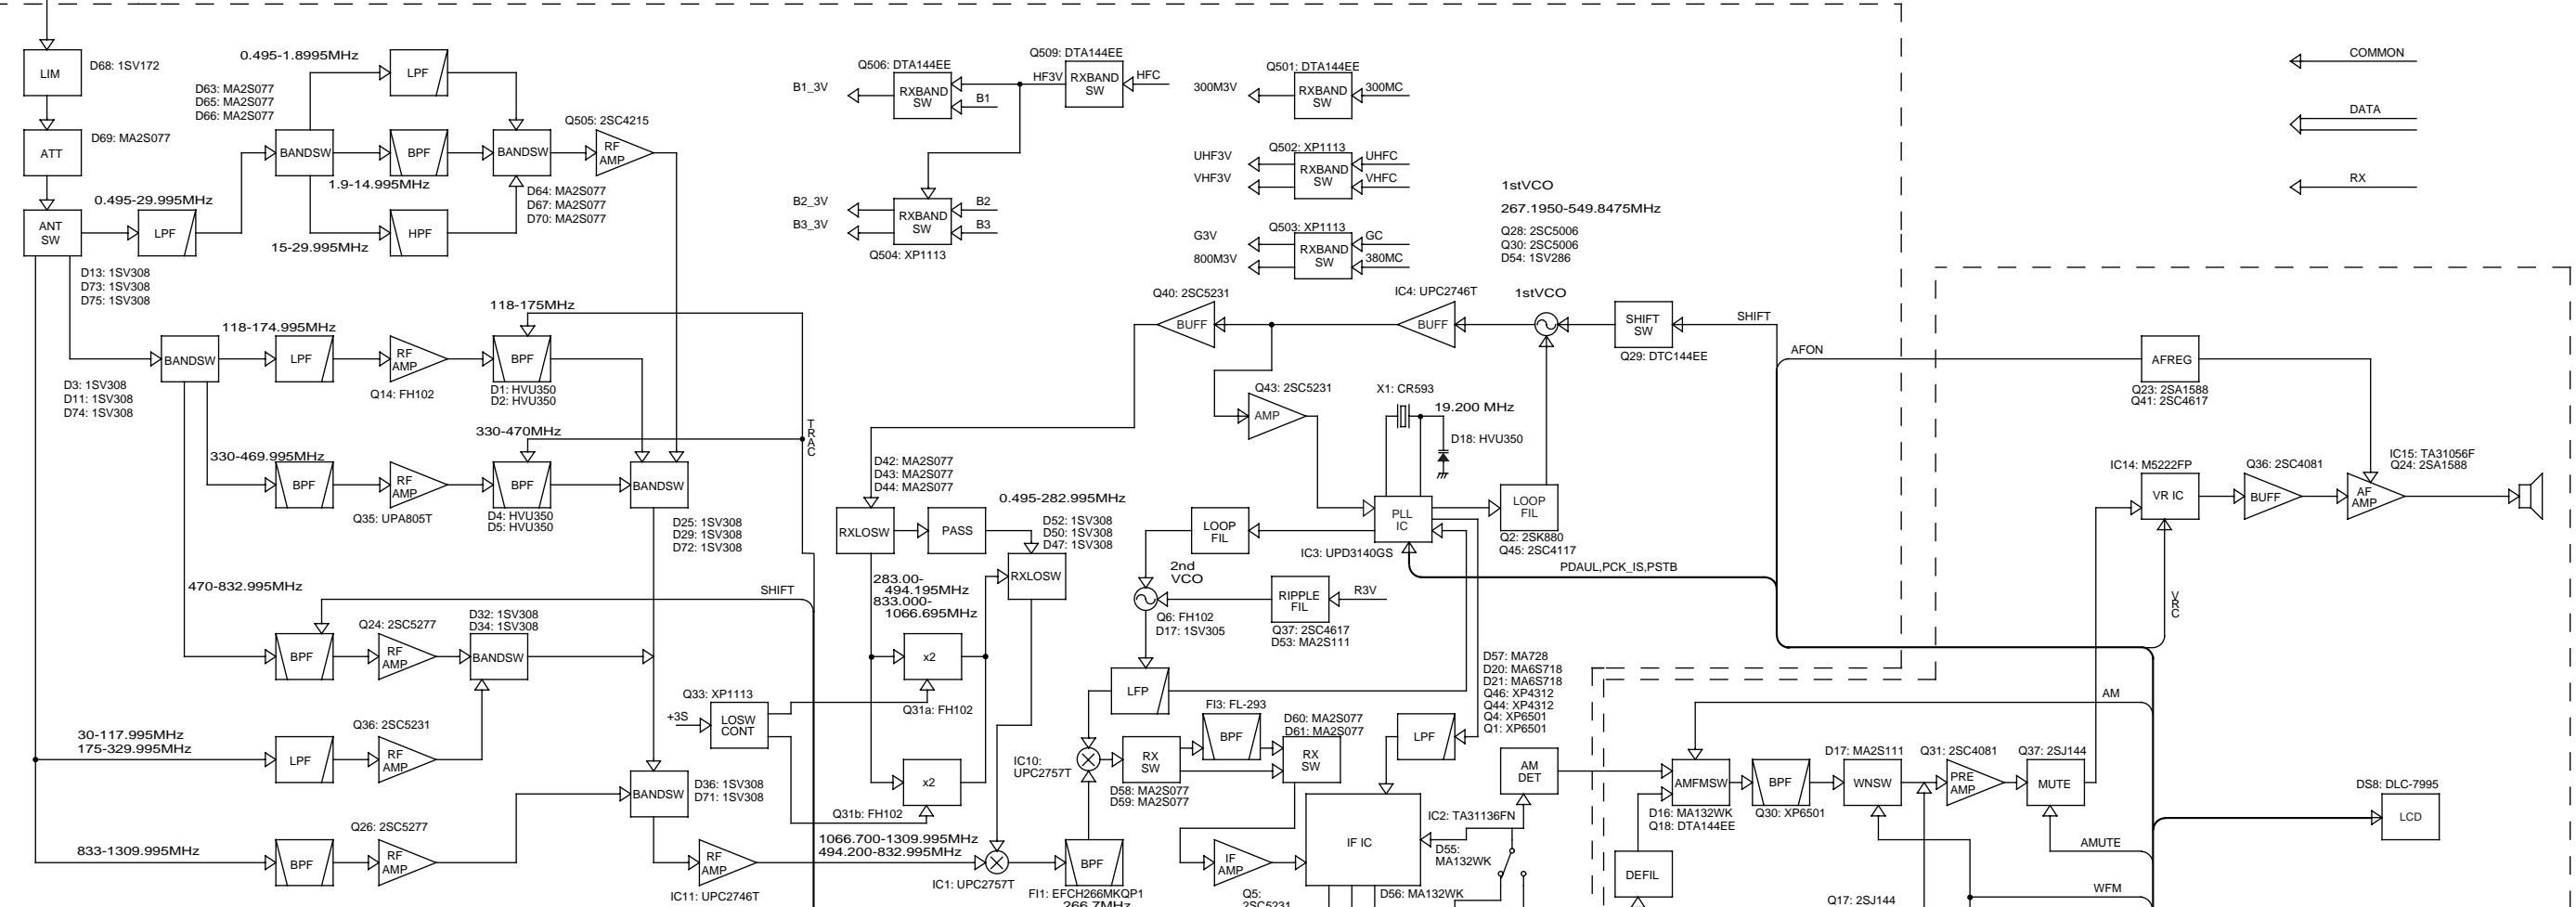

# RF UNIT

# LOGIC UNIT

Downloaded by  
Amateur Radio Directory

1stVCO SHIFT OFF 267.2-380.0MHz  
SHIFT ON 380.0-550.0MHz

J1 AXKKS4045P

GND	40	1	BATRY
GND	39	2	BATRY
DBL2	38	3	GND
GND	37	4	GND
B2	36	5	B2
SHIFT	35	6	B3
TRAC	34	7	TRAC
B1	33	8	VHF
UHF	32	9	UHF
GND	31	10	GND
V3	30	11	GND
PDUAL	29	12	800MC
PCK	28	13	300MC
FM	27	14	GC
GND	26	15	GND
+3V	25	16	WFMS
FSET	24	17	RSSI
R3V	23	18	SDET
AMS	22	19	GND
WFM	21	20	AM